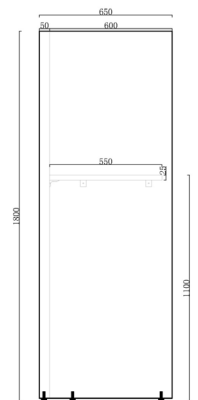

Frame: Sturdy steel frame to support free standing pods.

Fabric: XPE foam that provides great cushioning. Shock absorption, water resistance and low thermal conductivity. **50mm Thickness.**

Desk: MFC Table top.

650mm L x 800mm W x 1800mm H - External
550mm L x 700mm W x 1800mm H - Internal