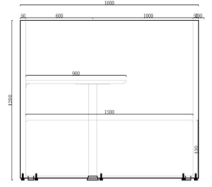

Uni Team Pod