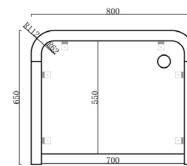

Frame: Sturdy steel frame to support free standing pods.

Fabric: XPE foam that provides great cushioning. Shock absorption, water resistance and low thermal conductivity. **50mm Thickness.**

Desk: MFC Table top.

650mm L x 800mm W x 1800mm H - External
550mm L x 700mm W x 1800mm H - Internal