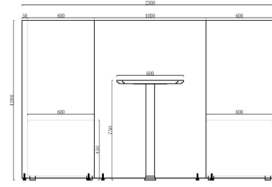

Uni Team Pod