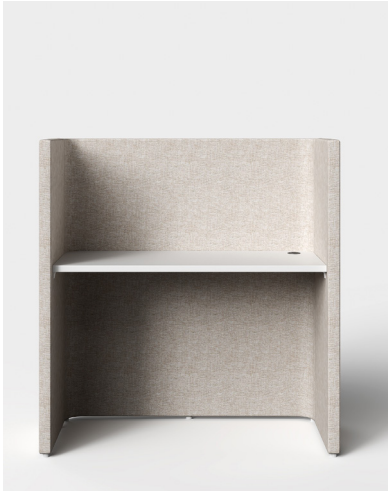

Uni Seating Pod

Frame: Sturdy steel frame to support free standing pods.

Fabric: XPE foam that provides great cushioning. Shock absorption, water resistance and low thermal conductivity. **50mm Thickness.**

Desk: MFC Table top.

1500mm L x 650mm W x 1400mm H - External
1400mm L x 600mm W x 1400mm H - Internal