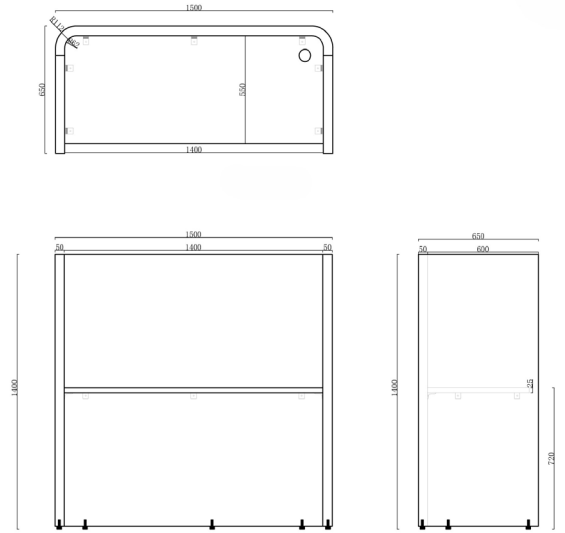

Desk: MFC Table top.

650mm L x 800mm W x 1800mm H - External
550mm L x 700mm W x 1800mm H - Internal

Uni Seating Pod

Frame: Sturdy steel frame to support free standing pods.

Fabric: XPE foam that provides great cushioning. Shock absorption, water resistance and low thermal conductivity. **50mm Thickness.**