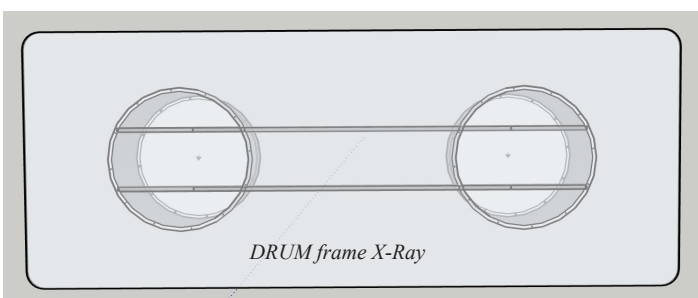

Shaped Top Designs: