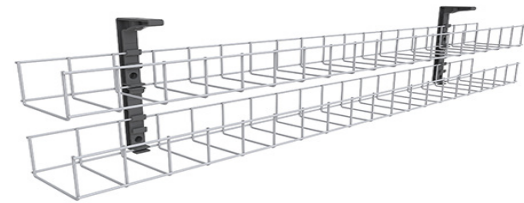

DUAL TIER CABLE TRAY

SIZE
1250mm
1550mm

Includes Hanging Brackets