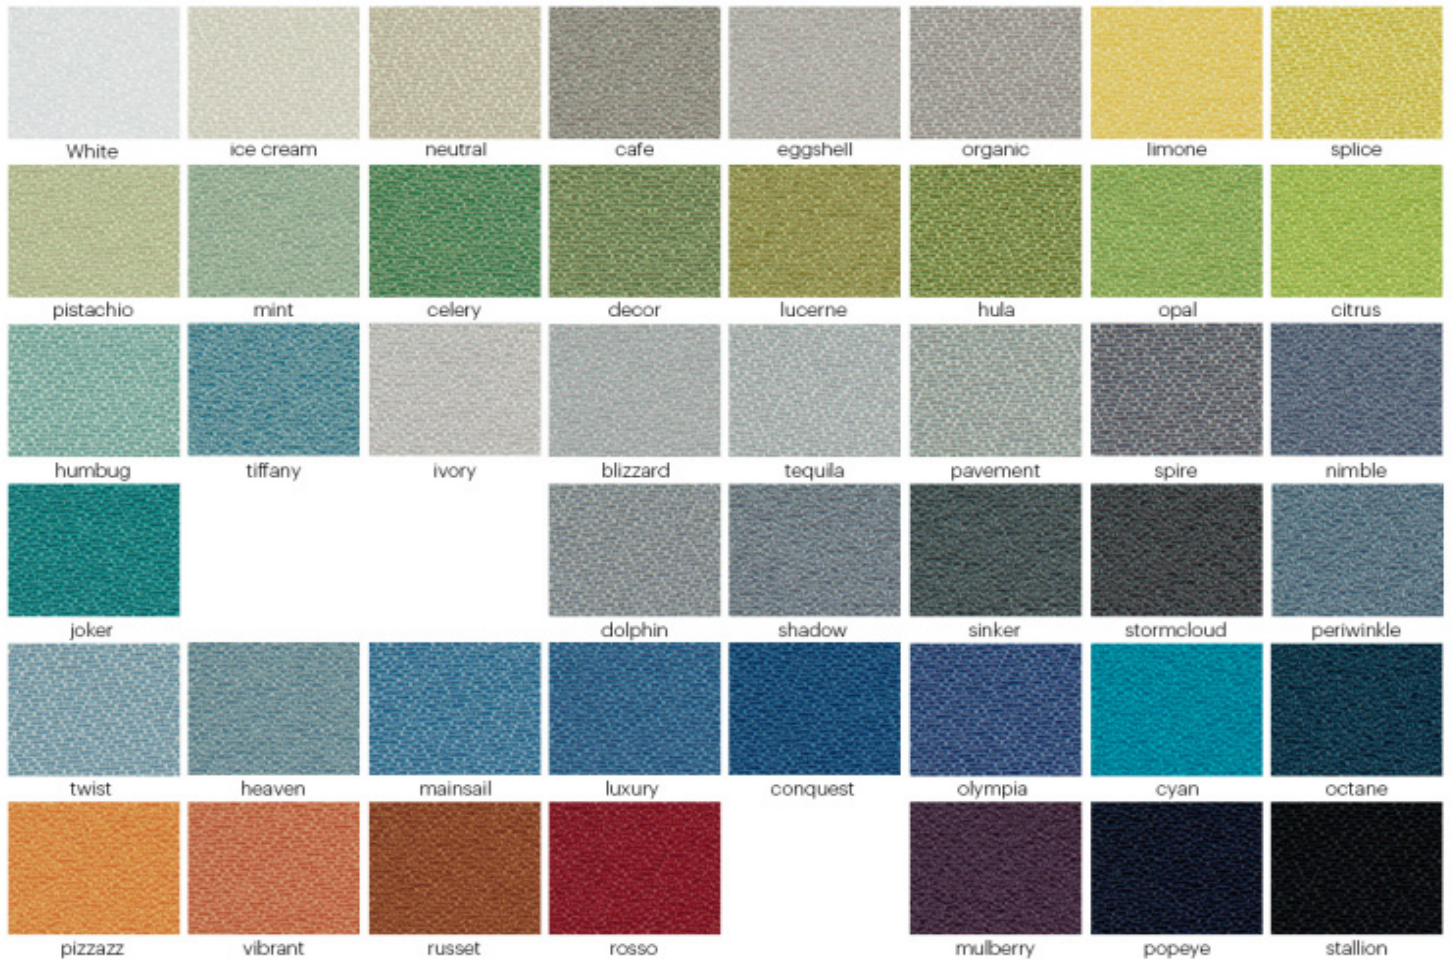

Tasmanian Oak - P

Rural Oak - L

Notaio Walnut - P

Natural Walnut - L

Belgian Oak - P

COLOUR CHARTS - ECO

Standard 12mm - S

Ash - S

Aqua

Navy

Orange

White

Linen

Pebble

Olive

Ash - 24mm

Grey - 24mm

Ivory - 24mm

Pebble - 24mm

COLOUR CHARTS - FABRICO

Laine's Suzette Range - Colours

Laine's Piccolo Range - Colours