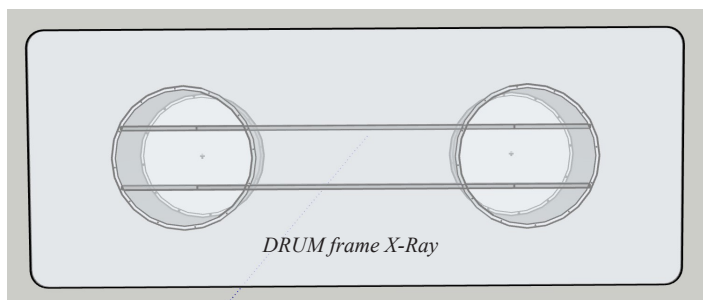

Shaped Top Designs: