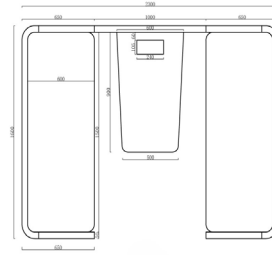

Uni Team Pod