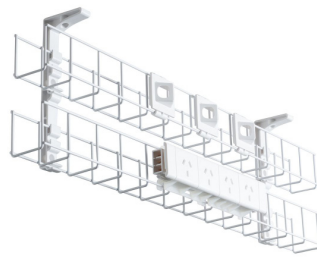

* Confirm Colour Woodgrain*

Code	Size
PL900BK	900mmDIA x 450mmH
PL900WH	900mmDIA x 450mmH

SOFT WIRING

3 POINT STARTER LEAD

Length: 1500mm

BELOW DESK PACK

DESK SIZE
1500
1800

Includes: Quad GPO with mounting plate, 2x data tile. Interconnecting Lead and Dual tier Cable Tray