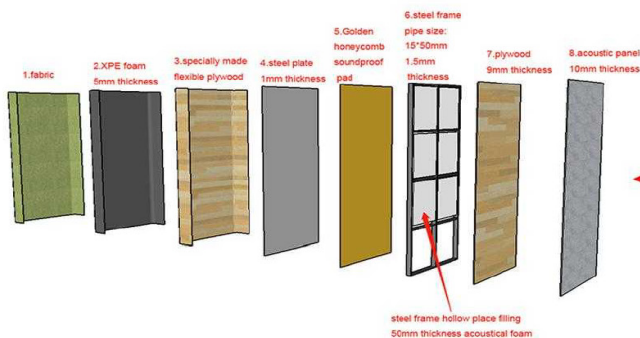

Furniture optional

Standard Acoustic Panel Colours:

Standard Color
Silver Gray

Standard Color
Light Black

Orbit Colour Range

Exterior Colours:

Soundproof phone booth
Side frame 8 layer diagram analysis

Uni Pods