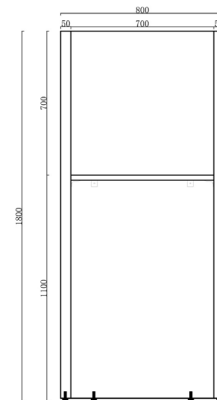

Frame: Sturdy steel frame to support free standing pods.

Fabric: XPE foam that provides great cushioning. Shock absorption, water resistance and low thermal conductivity. **50mm Thickness.**

Desk: MFC Table top.

650mm L x 800mm W x 1800mm H - External
550mm L x 700mm W x 1800mm H - Internal