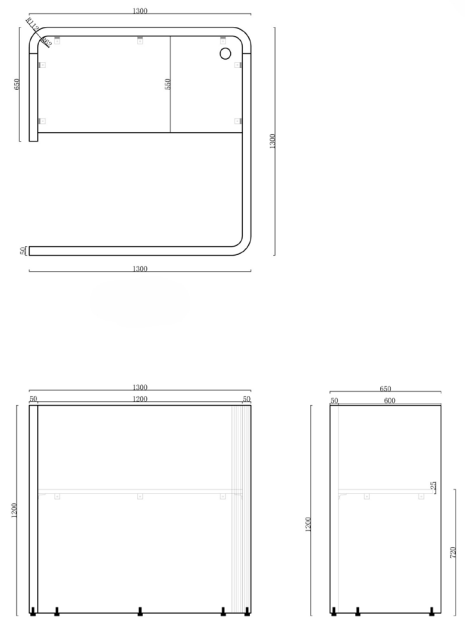

Uni Focus Pod

Frame: Sturdy steel frame to support free standing pods.

Fabric: XPE foam that provides great cushioning. Shock absorption, water resistance and low thermal conductivity. **50mm Thickness.**

Desk: MFC Table top.

1300mm L x 1300mm W x 1200mm H - External
1200mm L x 1200mm W x 1200mm H - Internal