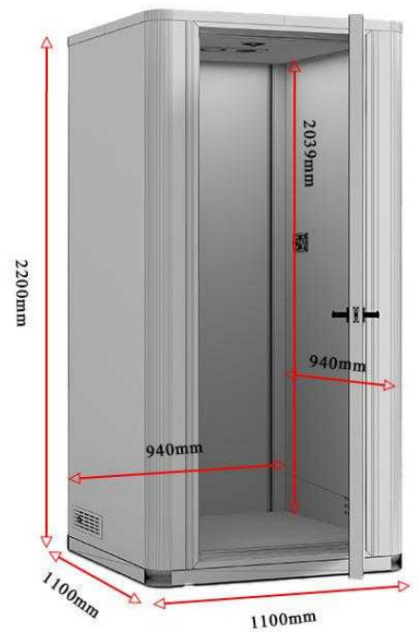

ORBIT SINGLE POD

SPECIFICATIONS:

- **Measurements:**
 - 1100mmW x 1100mmD x 2200mmH - External
 - 940mmW x 940mmD x 2039mmH - Internal
- 1.5mm thickness aluminium alloy, 1.5mm thickness 15*50mm steel tube and 1.0mm thickness metal plate frame finish.
- Epoxy powder coating Germany brand OXYPLAST, external frame with upholstery finish.
- 9mm thickness, 6kgs density polyster acoustic panel internal finish.
- 57mm thickness swing door, aluminium frame with 5mm thickness double layer tempered glass inside filled with argon gas.
- Aluminium alloy level handel in silver or black colour or Stainless steel handle with keylock.
- Network port optional
- Noise isolation (tested by TÜV SÜD PSB) - NR: 18.2db, NIC: 27. SGS Certified - below 0.005 mg/m³
- **Tablet: 935mm W x 250mm D x 25mm T**
- **Sofa: 930mm W x 520mm D x 710mm H**
- 1 x AH Meyer universal socket
- 2 x AH Meyer USB Charger
- 2 x 1200mm dual speed bearing ventilation fan Noctus brand
- 1 x 6w recessed LED light with Dimmer system (4000k)
- 3.83m³/min Airflow
- 4 x 5mm fiber nylon carpet